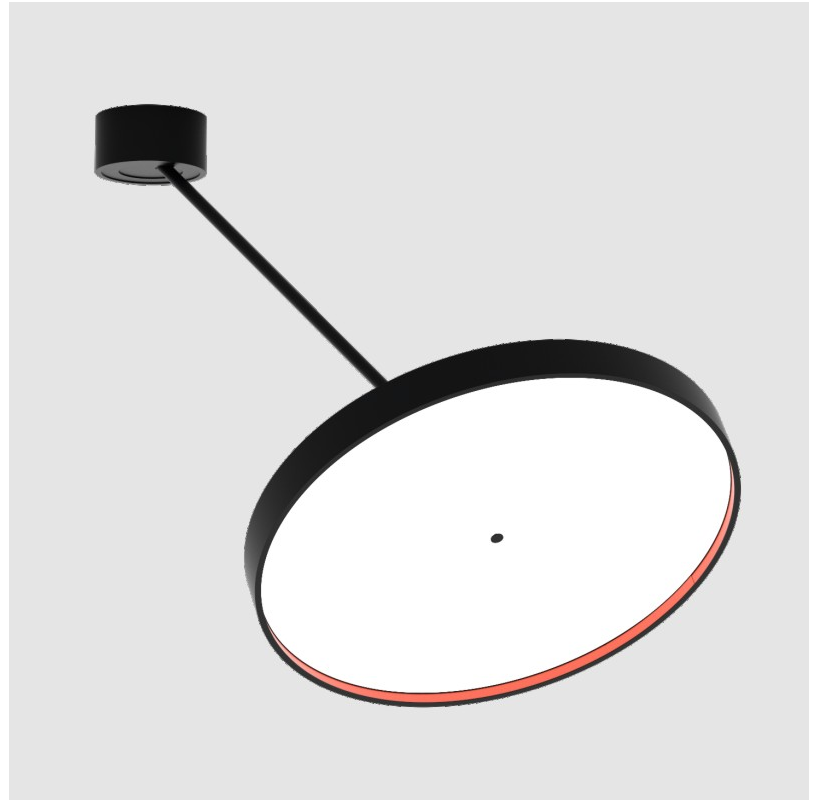

PROJECT	_____
TYPE	_____
SPECIFIER	_____
QUANTITY	_____
DATE	_____

SIGN DIVA DANCER KORONA SUSPENSION

A300047-

base number	LED Dimming	Color Temperature	Finishes (Diamond)	Finishes (Triangle)	Finishes (Circle)	Diffuser
-------------	-------------	-------------------	--------------------	---------------------	-------------------	----------

GENERAL

Series: Sign Diva Dancer
Subseries: Sign Diva Dancer Korona
Partner: Prolicht
Division: Architectural
Installation: Suspension
Product Type: Pendant
Mounting Location: Ceiling
Light Distribution: Adjustable

PHYSICAL

Shape: Round
Diameter (mm): 570
Diameter (in): 22 7/16
Height (mm): 870
Depth (mm): 86
Height (in): 34 1/4
Depth (in): 3 3/8
Weight (kg): 5
Weight (lbs): 11.023

Diffuser: PMMA - Opal / Micro-Prism / Sparkling Secret / Vintage Industrial

LED

Color Temperature (*K): 2700 / 3000 / 3500 / 4000
Max. Delivered Lumen (lm): 5060 / 6320 / 6448 / 6580
CRI: >90 CRI
Lamp Life (hrs): 50000

OPTICAL

Adjustability: Rotational Canopy 170°; Tilting Canopy ±50°; Tilting Head ±90°