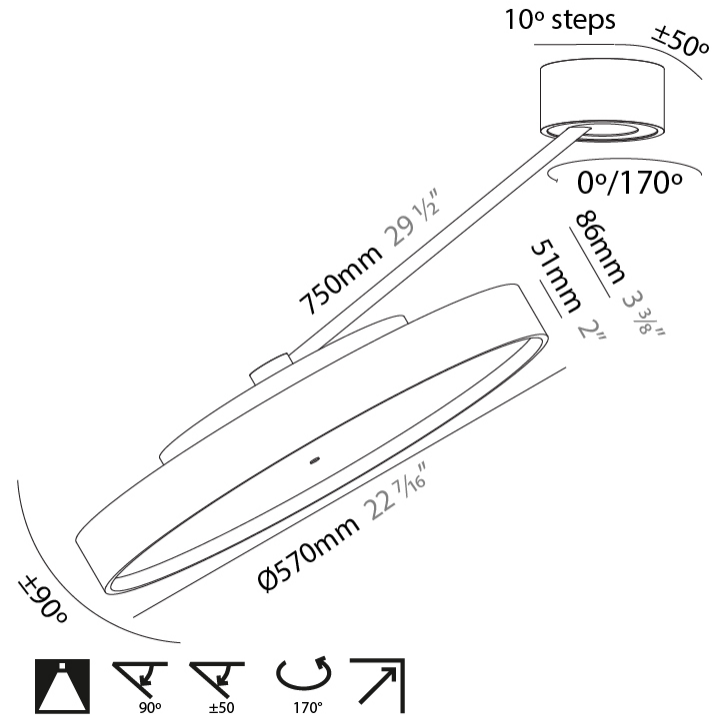

GENERAL

Series: Sign Diva Dancer
Subseries: Sign Diva Dancer Korona
Partner: Prolicht
Division: Architectural
Installation: Suspension
Product Type: Pendant
Mounting Location: Ceiling
Light Distribution: Adjustable

PHYSICAL

Shape: Round
Diameter (mm): 570
Diameter (in): 22 7/16
Height (mm): 870
Depth (mm): 86
Height (in): 34 1/4
Depth (in): 3 3/8
Weight (kg): 5
Weight (lbs): 11.023

Diffuser: PMMA - Opal / Micro-Prism / Sparkling Secret / Vintage Industrial

Fixture Finish: SSR / BKV / CWI / CRY / HAB / UFT / ITA / RUA / FTG / MYG / LOD / PUS / FRO / FUP / KIA / POP / BLS / SPG / MEY / GOH / CHC / COM / ABZ / JAG / OBR / MOS / ROR

Fixture Material: PMMA / Extruded Aluminum / Steel

ELECTRICAL

Lamp Type: LED (Zhaga Standard)
Input Wattage (W): 52.8
Total Output Wattage (W): 47.52
Dimming: Tri-Mode (Non-Dimming and Phase Dimming (120Vac only) and 0-10V Dimming)
Driver Included: Yes
Driver Location: Integrated
Driver Type: Constant Current - Universal
Driver Class: Class 2
Input Voltage (V): 120 - 277
Constant Current (MA): 350

LED

Color Temperature (*K): 2700 / 3000 / 3500 / 4000
Max. Delivered Lumen (lm): 5060 / 6320 / 6448 / 6580
CRI: >90 CRI
Lamp Life (hrs): 50000

OPTICAL

Adjustability: Rotational Canopy 170°; Tilting Canopy ±50°; Tilting Head ±90°

RATINGS AND CERTIFICATIONS

Certified By: Certified for North American Standards
IP rating: IP20